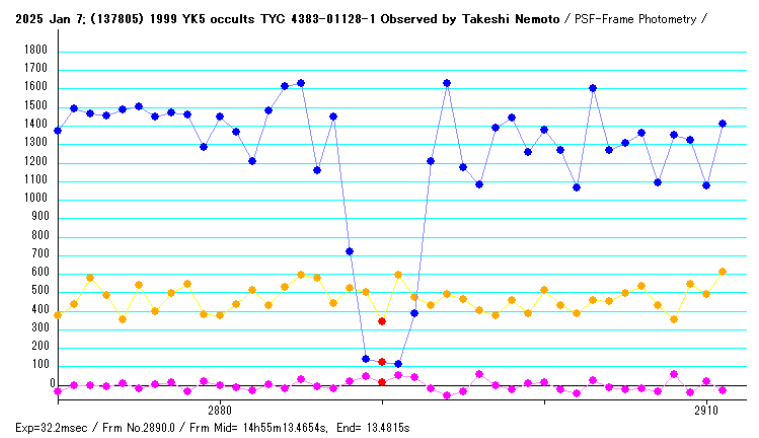

</Observer>

</Observations>

<LastEdited>2023|7|17</LastEdited>

</Event>

</Observations>

\*\*\*\*\*

Text-based Light curve  
(137805)\_20250107\_145512\_Takeshi\_Nemoto.dat

Date: 2025-1-7 14:55:12.20: 2.71: 85  
Star: 0: 0: 0: 4383-01128-1: 0-0  
Observer: +139:45:49.9: +36:16:49.7: 21: Takeshi Nemoto  
Object: Asteroid: 137805: 1999 YK5  
Values:1424:1475:1627:1106:1231:1211:1268:1238:1261:1450  
:1344:1196:1556:1268:884:1455:1395:1298:1060:1367:1493:1  
478:1465:1502:1515:1462:1467:1472:1293:1459:1375:1217:1  
480:1628:1624:1170:1462:729:144:128:110:389:1220:1623:11  
68:1089:1401:1439:1253:  
1375:1264:1074:1614:1280:1318:1371:1092:1359:1332:1087:  
1422:1260:1099:1339:1547:1638:1259:1506:1214:1306:1552:  
1267:1412:1450:1380:1755:1791:1378:1365:1614:1321:1273:  
1092:1161:1337