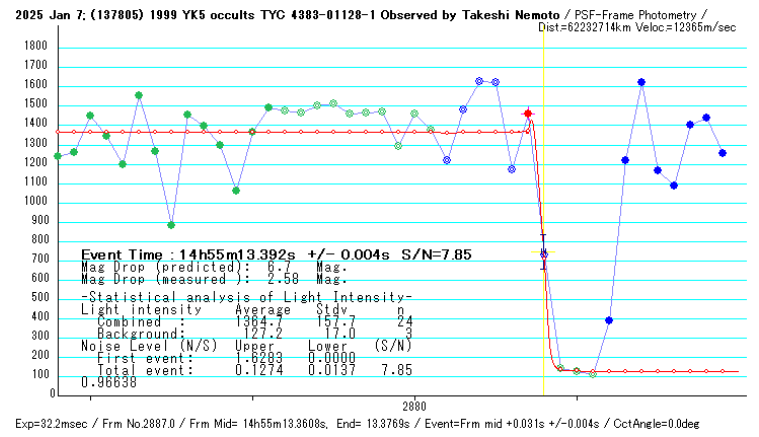

[Setting ] Area: 968x548 ; Binning=2

Gain: 410 ; Brightness: 125 ; High Speed

Mode: Off

[Time keep ] GPS ; Model: GT902MGG

[Evidence ] GPS Time Log : Recorded ; Screen shot:  
 Recorded

[Condition ] Stability: Slight flickering Transparency:  
 Clear

</Observer>

</Observations>

<LastEdited>2023|7|17</LastEdited>

</Event>

</Observations>

\*\*\*\*\*

Text-based Light curve  
(137805)\_20250107\_145512\_Takeshi\_Nemoto.dat

Date: 2025-1-7 14:55:12.20: 2.71: 85  
Star: 0: 0: 0: 4383-01128-1: 0-0  
Observer: +139:45:49.9: +36:16:49.7: 21: Takeshi Nemoto  
Object: Asteroid: 137805: 1999 YK5  
Values:1424:1475:1627:1106:1231:1211:1268:1238:1261:1450  
:1344:1196:1556:1268:884:1455:1395:1298:1060:1367:1493:1  
478:1465:1502:1515:1462:1467:1472:1293:1459:1375:1217:1  
480:1628:1624:1170:1462:729:144:128:110:389:1220:1623:11  
68:1089:1401:1439:1253:  
1375:1264:1074:1614:1280:1318:1371:1092:1359:1332:1087:  
1422:1260:1099:1339:1547:1638:1259:1506:1214:1306:1552:  
1267:1412:1450:1380:1755:1791:1378:1365:1614:1321:1273:  
1092:1161:1337