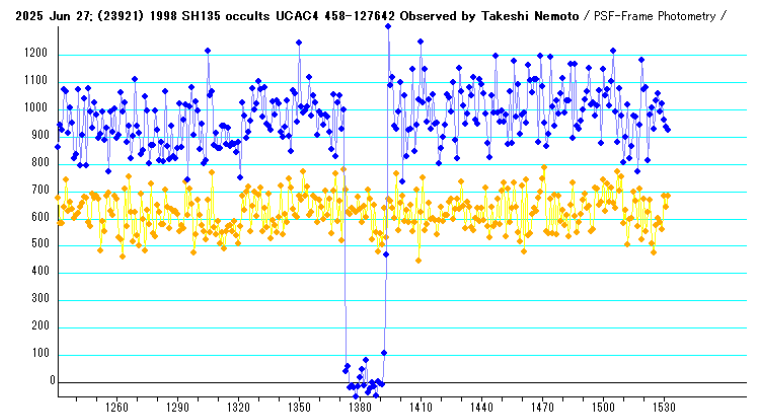

Asteroid Occultation Report

Observation was: Positive   Takeshi Nemoto   Email: nemoto00@juno.ocn.ne.jp

[Date] 2025. 6.27 [Approx hour] 18.4
[Star] UCAC4 458-127642 VMag=12.21
RMag=11.63
[Asteroid] (23921)1998 SH135 18.98 mag.
Dia=12.3±1.2km Main-belt Asteroid

[[Observer] 1: Takeshi Nemoto 2:
[Location] Sakado, Saitama, JP
[Longitude] 139o24'39.2" E
[Latitude] 35o58'44.2" N
[Altitude] 20m
[Datum] WGS84

[Event time] D: 18h27m22.639s +/- 0.006s (UTC)
S/N=10.36
R: 18h27m23.994s +/- 0.007s (UTC)
S/N=9.88
[Predicted Time error] 0.434 sec [RUWE] 1.05

[Recorded] From 18h25m51s
To 18h28m51s

[Mag. drop] D: Measured: Mag Drop (measured):
9.95 Mag. ; Predicted: Mag Drop (predicted): 6.8
Mag.
R: Measured: Mag Drop (measured):
10.00 Mag. ; Predicted: Mag Drop (predicted): 6.8 Mag.

[Telescope] Aperture: 25cm Type: Newtonian F=3.1
[Camera] Analog or Digital video , Model=
ASI290MM
[Exposure] Set: 67.0msec, Measure: 67.0msec
[Setting] Area: 1448x548 ; Binning=2
Gain: 460 ; Brightness: 155 ; High Speed
Mode: Off
[Time keep] GPS ; Model: GT902MGG
[Evidence] GPS Time Log : Recorded ; Screen shot:
Recorded

[Condition] Stability: Steady Transparency: Clear
[Remarks]

[Additional comment]

*****

Exp=67.0msec / Frm No.1372.0 / Frm Mid= 18h27m22.5947s. End= 22.6282s / Event=Frm mid +0.041s +/- -0.006s / OctAngle=0.0deg