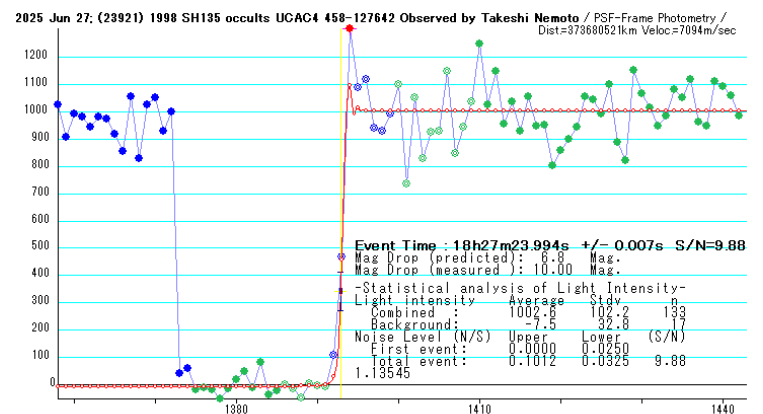

[Recorded] From 18h25m51s
 To 18h28m51s

[Mag. drop] D: Measured: Mag Drop (measured):
 9.95 Mag. ; Predicted: Mag Drop (predicted): 6.8
 Mag.
 R: Measured: Mag Drop (measured):
 10.00 Mag. ; Predicted: Mag Drop (predicted): 6.8 Mag.

[Telescope] Aperture: 25cm Type: Newtonian F=3.1
 [Camera] Analog or Digital video , Model=
 ASI290MM
 [Exposure] Set: 67.0msec, Measure: 67.0msec
 [Setting] Area: 1448x548 ; Binning=2
 Gain: 460 ; Brightness: 155 ; High Speed
 Mode: Off
 [Time keep] GPS ; Model: GT902MGG
 [Evidence] GPS Time Log : Recorded ; Screen shot:
 Recorded

[Condition] Stability: Steady Transparency: Clear
 [Remarks]

[Additional comment]

Exp=67.0msec / Frm No.1372.0 / Frm Mid= 18h27m22.5947s. End= 22.6282s / Event=Frm mid +0.041s +/- -0.006s / OctAngle=0.0deg

Text-based Light curve
(23921)_20250627_182720_Takeshi_Nemoto.dat

Date: 2025-6-27 18:27:20.65: 5.63: 85
Star: 0: 0: 0: 0-0-0: 458-127642
Observer: +139:24:39.2: +35:58:44.2: 20: Takeshi Nemoto
Object: Asteroid: 23921: 1998 SH135
Values:937:1034:903:848:1070:1059:956:1246:1013:988:995:1
010:1120:979:1051:1027:907:993:983:944:981:976:918:857:1
057:828:1028:1052:931:1001:40:59:-19:-13:-20:-53:-
17:17:47:-13:82:-37:-22:-1:-16:-51:2:-6:-8:
106:468:1305:1091:1118:940:928:992:1102:736:1052:828:925:
930:1148:848:942:1037:1248:1025:1149:956:1037:931:1057:9
49:951:804:858:900:944:1056:1046:993:1099:889