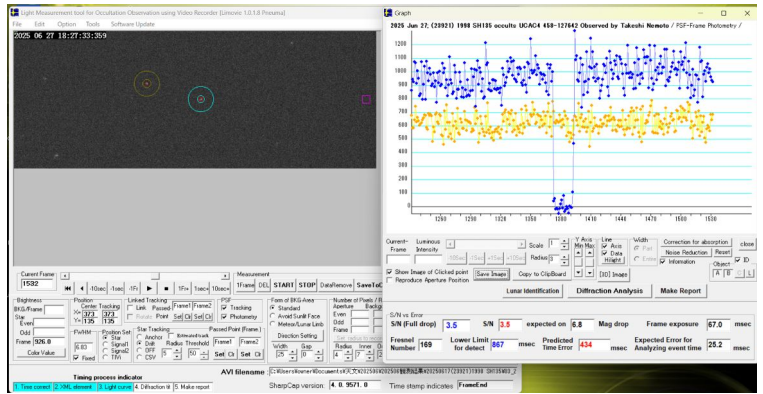

[[Observer] 1: Takeshi Nemoto 2:
 [Location] Sakado, Saitama, JP
 [Longitude] 139o24'39.2" E
 [Latitude] 35o58'44.2" N
 [Altitude] 20m
 [Datum] WGS84

[Event time] D: 18h27m22.639s +/- 0.006s (UTC)
 S/N=10.36
 R: 18h27m23.994s +/- 0.007s (UTC)
 S/N=9.88
 [Predicted Time error] 0.434 sec [RUWE] 1.05

[Telescope] Aperture: 25cm Type: Newtonian F=3.1
 [Camera] Analog or Digital video , Model=
 ASI290MM
 [Exposure] Set: 67.0msec, Measure: 67.0msec
 [Setting] Area: 1448x548 ; Binning=2
 Gain: 460 ; Brightness: 155 ; High Speed
 Mode: Off
 [Time keep] GPS ; Model: GT902MGG
 [Evidence] GPS Time Log : Recorded ; Screen shot:
 Recorded

[Condition] Stability: Steady Transparency: Clear
 [Remarks]

[Additional comment]

Exp=67.0msec / Frm No.1372.0 / Frm Mid= 18h27m22.5947s. End= 22.6282s / Event=Frm mid +0.041s +/- -0.006s / OctAngle=0.0deg

Text-based Light curve
(23921)_20250627_182720_Takeshi_Nemoto.dat

Date: 2025-6-27 18:27:20.65: 5.63: 85
Star: 0: 0: 0: 0-0-0: 458-127642
Observer: +139:24:39.2: +35:58:44.2: 20: Takeshi Nemoto
Object: Asteroid: 23921: 1998 SH135
Values:937:1034:903:848:1070:1059:956:1246:1013:988:995:1
010:1120:979:1051:1027:907:993:983:944:981:976:918:857:1
057:828:1028:1052:931:1001:40:59:-19:-13:-20:-53:-
17:17:47:-13:82:-37:-22:-1:-16:-51:2:-6:-8:
106:468:1305:1091:1118:940:928:992:1102:736:1052:828:925:
930:1148:848:942:1037:1248:1025:1149:956:1037:931:1057:9
49:951:804:858:900:944:1056:1046:993:1099:889