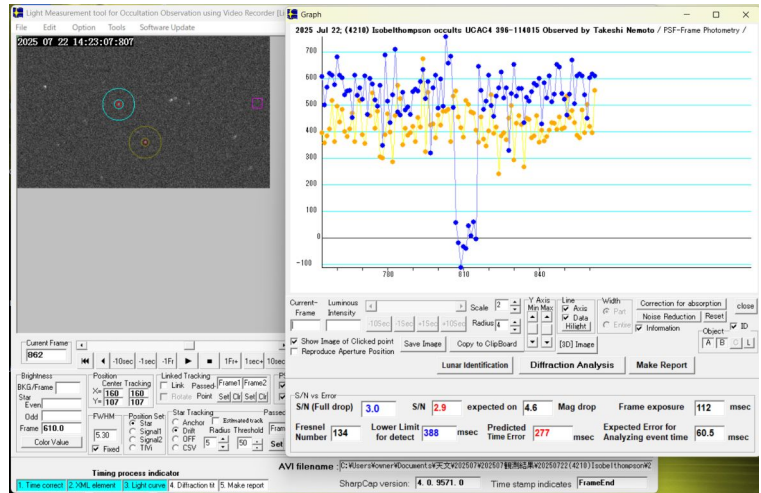

Asteroid Occultation Report

Observation was: Positive   Takeshi Nemoto   Email: nemoto00@juno.ocn.ne.jp

[Date] 2025. 7.22 [Approx hour] 14.4
[Star] UCAC4 396-114015 VMag=12.62
RMag=11.61
[Asteroid] (4210)Isobelthompson 17.23
mag. Dia=10.3±1km Main-belt Asteroid

[Observer] 1: Takeshi Nemoto 2:
[Location] Chofu, Tokyo, JP
[Longitude] 139°33'11.9" E
[Latitude] 35°40'19.8" N
[Altitude] 55m
[Datum] WGS84

[Event time] D: 14h23m01.524s +/- 0.030s (UTC)
S/N=7.31

R: 14h23m02.525s +/- 0.029s (UTC)

S/N=8.18

[Predicted Time error] 0.277 sec [RUWE] 0.90

[Recorded] From 14h21m31s
To 14h24m31s

[Mag. drop] D: Measured: Mag Drop (measured) :
9.37 Mag. ; Predicted: Mag Drop (predicted): 4.6
Mag.

R: Measured: Mag Drop (measured) : 9.38
Mag. ; Predicted: Mag Drop (predicted): 4.6 Mag.

[Telescope] Aperture: 25cm Type: Newtonian F=3.1
[Camera] Analog or Digital video , Model=
ASI290MM

[Exposure] Set: 112.0msec, Measure: 112msec

[Setting] Area: 800x480 ; Binning=2
Gain: 455 ; Brightness: 0 ; High Speed

Mode: Off

[Time keep] GPS ; Model: GT902MGG

[Evidence] GPS Time Log : Recorded ; Screen shot:
Recorded

[Condition] Stability: Unspecified Transparency:
Unspecified
[Remarks]

[Additional comment]