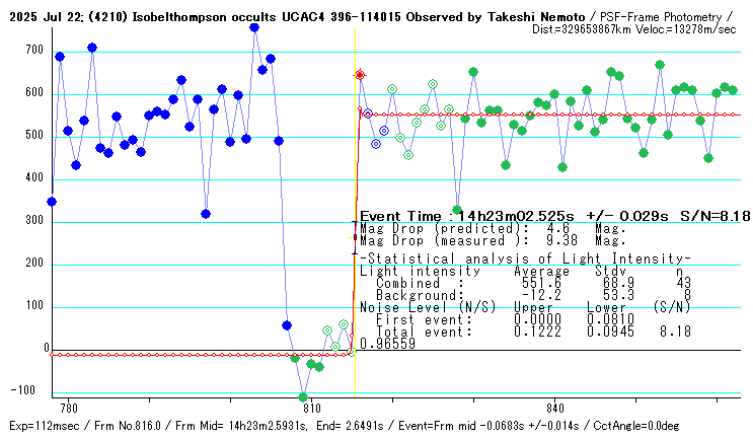

Asteroid Occultation Report

Observation was: Positive   Takeshi Nemoto   Email: nemoto00@juno.ocn.ne.jp

[Date] 2025. 7.22 [Approx hour] 14.4
[Star] UCAC4 396-114015 VMag=12.62
RMag=11.61
[Asteroid] (4210)Isobelthompson 17.23
mag. Dia=10.3±1km Main-belt Asteroid

[Observer] 1: Takeshi Nemoto 2:
[Location] Chofu, Tokyo, JP
[Longitude] 139°33'11.9" E
[Latitude] 35°40'19.8" N
[Altitude] 55m
[Datum] WGS84

[Event time] D: 14h23m01.524s +/- 0.030s (UTC)
S/N=7.31

R: 14h23m02.525s +/- 0.029s (UTC)

S/N=8.18

[Predicted Time error] 0.277 sec [RUWE] 0.90

[Recorded] From 14h21m31s
To 14h24m31s

[Mag. drop] D: Measured: Mag Drop (measured) :
9.37 Mag. ; Predicted: Mag Drop (predicted): 4.6
Mag.

R: Measured: Mag Drop (measured) : 9.38
Mag. ; Predicted: Mag Drop (predicted): 4.6 Mag.

[Telescope] Aperture: 25cm Type: Newtonian F=3.1
[Camera] Analog or Digital video , Model=
ASI290MM

[Exposure] Set: 112.0msec, Measure: 112msec

[Setting] Area: 800x480 ; Binning=2
Gain: 455 ; Brightness: 0 ; High Speed

Mode: Off

[Time keep] GPS ; Model: GT902MGG

[Evidence] GPS Time Log : Recorded ; Screen shot:
Recorded

[Condition] Stability: Unspecified Transparency:
Unspecified
[Remarks]

[Additional comment]