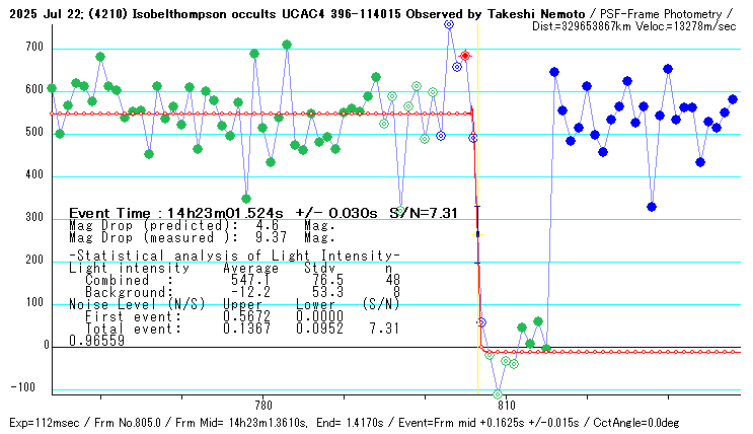

Asteroid Occultation Report

Observation was: Positive   Takeshi Nemoto   Email: nemoto00@juno.ocn.ne.jp

[Date] 2025. 7.22 [Approx hour] 14.4
[Star] UCAC4 396-114015 VMag=12.62
RMag=11.61
[Asteroid] (4210)Isobelthompson 17.23
mag. Dia=10.3±1km Main-belt Asteroid

[Observer] 1: Takeshi Nemoto 2:
[Location] Chofu, Tokyo, JP
[Longitude] 139°33'11.9" E
[Latitude] 35°40'19.8" N
[Altitude] 55m
[Datum] WGS84

[Event time] D: 14h23m01.524s +/- 0.030s (UTC)
S/N=7.31

R: 14h23m02.525s +/- 0.029s (UTC)

S/N=8.18

[Predicted Time error] 0.277 sec [RUWE] 0.90

[Recorded] From 14h21m31s
To 14h24m31s

[Mag. drop] D: Measured: Mag Drop (measured) :
9.37 Mag. ; Predicted: Mag Drop (predicted): 4.6
Mag.

R: Measured: Mag Drop (measured) : 9.38
Mag. ; Predicted: Mag Drop (predicted): 4.6 Mag.

[Telescope] Aperture: 25cm Type: Newtonian F=3.1
[Camera] Analog or Digital video , Model=
ASI290MM

[Exposure] Set: 112.0msec, Measure: 112msec

[Setting] Area: 800x480 ; Binning=2
Gain: 455 ; Brightness: 0 ; High Speed

Mode: Off

[Time keep] GPS ; Model: GT902MGG

[Evidence] GPS Time Log : Recorded ; Screen shot:
Recorded

[Condition] Stability: Unspecified Transparency:
Unspecified
[Remarks]

[Additional comment]