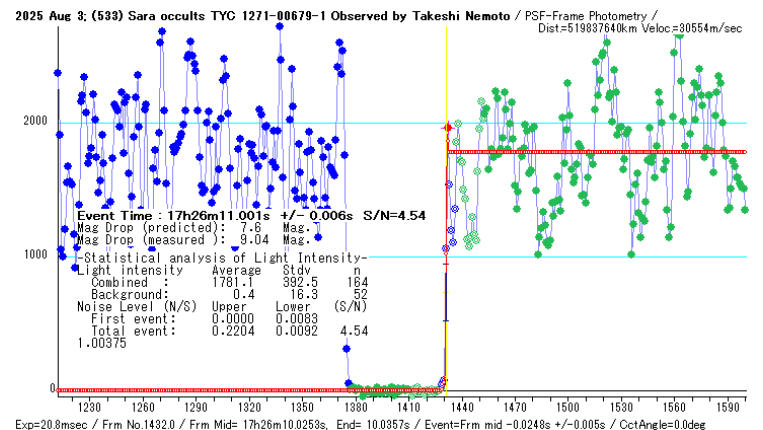

Asteroid Occultation Report

Observation was: Positive   Takeshi Nemoto   Email: nemoto00@juno.ocn.ne.jp

[Date] 2025. 8. 3 [Approx hour] 17.5
[Star] Tycho2 1271-00679-1 VMag=8.30
RMag=7.92
[Asteroid] (533)Sara 15.89 mag.
Dia=31.7±1.8km Main-belt Asteroid

[Observer] 1: Takeshi Nemoto 2:
[Location] Tama, Tokyo, JP
[Longitude] 139o27'35.2" E
[Latitude] 35o38'58.5" N
[Altitude] 49m
[Datum] WGS84

[Event time] D: 17h26m09.835s +/- 0.007s (UTC)
S/N=4.00

R: 17h26m11.001s +/- 0.006s (UTC)
S/N=4.54
[Predicted Time error] 0.190 sec [RUWE] 0.85

[Recorded] From 17h25m40s
To 17h28m41s

[Mag. drop] D: Measured: Mag Drop (measured) :
9.00 Mag. ; Predicted: Mag Drop (predicted): 7.6
Mag.

R: Measured: Mag Drop (measured) : 10.40
Mag. ; Predicted: Mag Drop (predicted): 7.6 Mag.

[Telescope] Aperture: 25cm Type: Newtonian F=2.5
[Camera] Analog or Digital video , Model=
ASI290MM

[Exposure] Set: 20.8msec, Measure: 20.8msec
[Setting] Area: 1448x274 ; Binning=2
Gain: 360 ; Brightness: 75 ; High Speed
Mode: Off

[Time keep] GPS ; Model: GT902MGG
[Evidence] GPS Time Log : Recorded ; Screen shot:
Recorded

[Condition] Stability: Slight flickering Transparency:
Clear

[Remarks] +1.000sec

[Additional comment]

*****