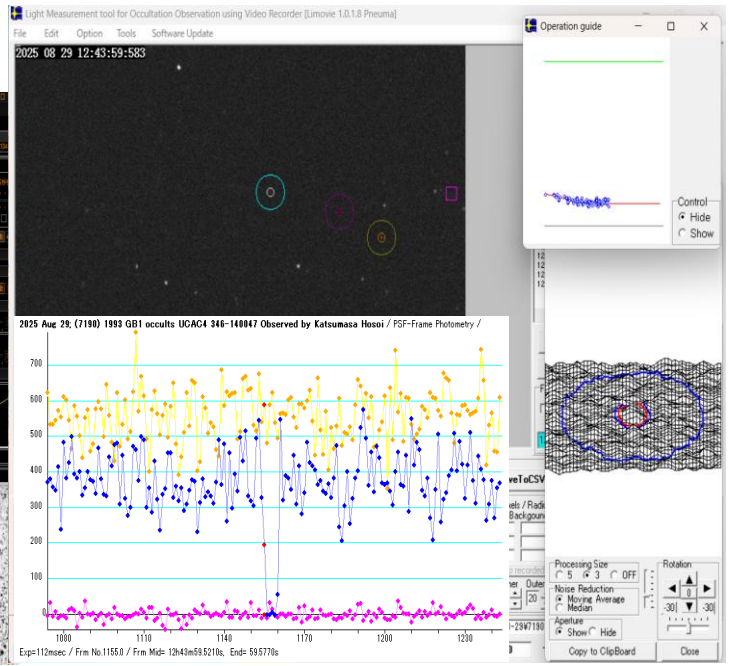

[Telescope] Aperture: 25cm Type: Newtonian F=4.0
[Camera] Analog or Digital video , Model= ASI290MM
[Exposure] Set: 112.0msec, Measure: 112msec
[Setting] Area: 1280x680 ; Binning=2
Gain: 410 ; Brightness: 70 ; High Speed Mode: Off
[Time keep] GPS ; Model: GHS-OSD
[Evidence] GPS Time Log : Recorded ; Screen shot: Recorded

[Condition] Stability: Slight flickering Transparency: Clear
[Remarks]

[Additional comment]

<Observations>

<Event>

<Date>2025|8|29|12.6</Date>

<Details>

<Star>UCAC4|346-140047|0||0.000000000|0.000000000|0.00|0.00|0.00|
0|0.00000000|0.00000000|25.00|25.00|25.00|0</Star>
<Asteroid>7190|1993 GB1|0.00000000|0.00000000|0.00000000|0.00000000|
0.00000000|0.00000000|1.00000|0.00000|0.01|1.0|20.00</Asteroid>

</Details>

<Observations>

<Observer>

<ID>1|Katsumasa Hosoi||0|Miharu, Fukushima|JP|
+140 26 04.2|+37 25 36.7|274| |25|2|ala</ID>

<Conditions>2|1|6.00|</Conditions>

<D>12 43 59.527|D|0.026||| </D>

<R>12 44 0.113|R|0.021||| </R>

</Observer>

</Observations>

<LastEdited>2023|7|17</LastEdited>

</Event>

</Observations>

*****

— 以上 —