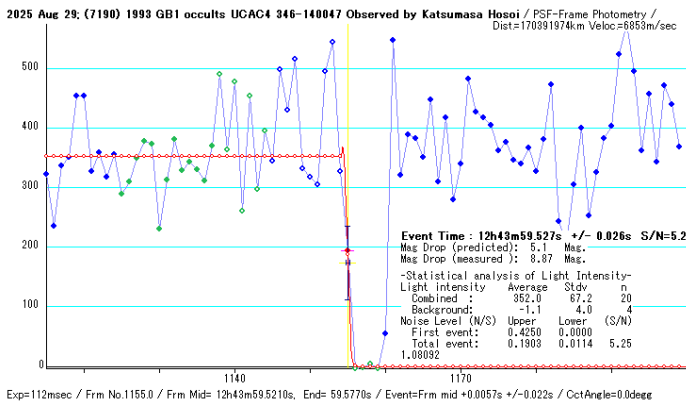

[Telescope] Aperture: 25cm Type: Newtonian F=4.0
[Camera] Analog or Digital video , Model= ASI290MM
[Exposure] Set: 112.0msec, Measure: 112msec
[Setting] Area: 1280x680 ; Binning=2
Gain: 410 ; Brightness: 70 ; High Speed Mode: Off
[Time keep] GPS ; Model: GHS-OSD
[Evidence] GPS Time Log : Recorded ; Screen shot: Recorded

[Condition] Stability: Slight flickering Transparency: Clear
[Remarks]

[Additional comment]

<Observations>

<Event>

<Date>2025|8|29|12.6</Date>

<Details>

<Star>UCAC4|346-140047|0||0.000000000|0.000000000|0.00|0.00|0.00|
0|0.00000000|0.00000000|25.00|25.00|25.00|0</Star>
<Asteroid>7190|1993 GB1|0.00000000|0.00000000|0.00000000|0.00000000|
0.00000000|0.00000000|1.00000|0.00000|0.01|1.0|20.00</Asteroid>

</Details>

<Observations>

<Observer>

<ID>1|Katsumasa Hosoi||0|Miharu, Fukushima|JP|
+140 26 04.2|+37 25 36.7|274| |25|2|ala</ID>

<Conditions>2|1|6.00|</Conditions>

<D>12 43 59.527|D|0.026||| </D>

<R>12 44 0.113|R|0.021||| </R>

</Observer>

</Observations>

<LastEdited>2023|7|17</LastEdited>

</Event>

</Observations>

*****

— 以上 —