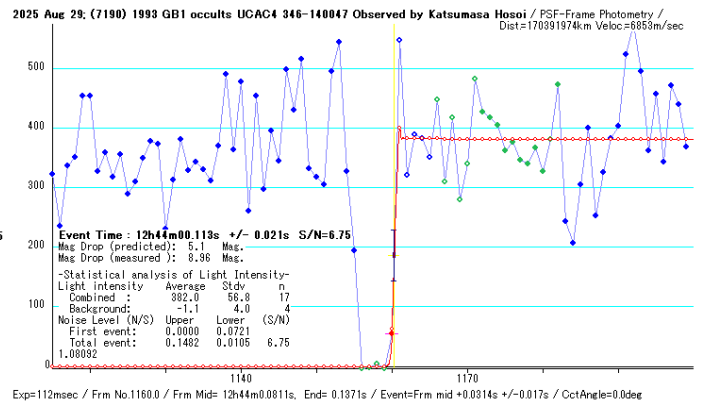

[Telescope] Aperture: 25cm Type: Newtonian F=4.0
[Camera] Analog or Digital video , Model= ASI290MM
[Exposure] Set: 112.0msec, Measure: 112msec
[Setting] Area: 1280x680 ; Binning=2
Gain: 410 ; Brightness: 70 ; High Speed Mode: Off
[Time keep] GPS ; Model: GHS-OSD
[Evidence] GPS Time Log : Recorded ; Screen shot: Recorded

[Condition] Stability: Slight flickering Transparency: Clear
[Remarks]

[Additional comment]

<Observations>

<Event>

<Date>2025|8|29|12.6</Date>

<Details>

<Star>UCAC4|346-140047|0||0.000000000|0.000000000|0.00|0.00|0.00|
0|0.00000000|0.00000000|25.00|25.00|25.00|0</Star>
<Asteroid>7190|1993 GB1|0.00000000|0.00000000|0.00000000|0.00000000|
0.00000000|0.00000000|1.00000|0.00000|0.01|1.0|20.00</Asteroid>

</Details>

<Observations>

<Observer>

<ID>1|Katsumasa Hosoi||0|Miharu, Fukushima|JP|
+140 26 04.2|+37 25 36.7|274| |25|2|ala</ID>

<Conditions>2|1|6.00|</Conditions>

<D>12 43 59.527|D|0.026||| </D>

<R>12 44 0.113|R|0.021||| </R>

</Observer>

</Observations>

<LastEdited>2023|7|17</LastEdited>

</Event>

</Observations>

*****

— 以上 —