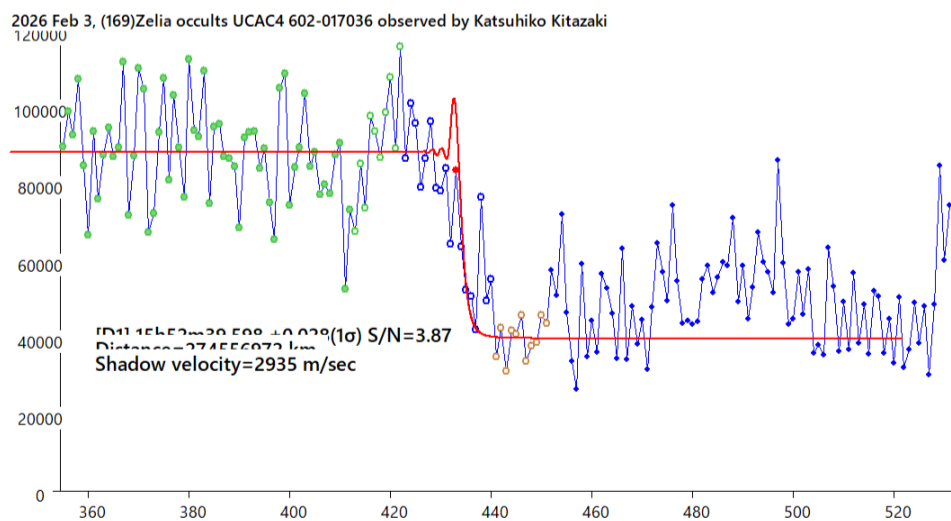

UTC Time Evidence

Files Properties Version
 Time Zone of this PC: Localtime-UTC= hour Global position: Now
 Date (UTC) 2026.02.03 Long 139° 33' 41.244" E
 GPS Time (UTC) 15:43:00 GPS Time (Local) 00:43:00 Lat. 35° 42' 37.002" N
 Antenna Altitude 68.6m Sat. Num. 21
 Geoidal Height 39.3m HDOP 0.54
 Fix Type for Google Maps
 DGPS fix, using local DGPS or WAAS etc. 35.7102783,139.564567 Copy
 0.03 2026-02-04 00:42:58.000 2026-02-04 00:42:58.0
 -0.05 2026-02-04 00:42:58.999 2026-02-04 00:42:59.0
 -0.01 2026-02-04 00:42:59.999 2026-02-04 00:43:00.0
 Log
 Compare PC/GPS Digits of PC-GPS 2 Estimate calibration for this receiver 0 Satellite information
 Synchronization parameter 965
 COM port Properties
 Auto Port Search Set Time on PC Time when a set of NMEA is completed 454 msec
 port COM6 One time correction
 baud rate 57600 ON OFF Connect Disconnect Exit
 GPS receiver gives Stable Time now.
 LED Length for MT3333, ublox 7.8 PMTK for setting Baud rate at connect
 100msec 400msec 700msec
 for MediaTek GPS+GLONASS
 IDSP Rice time 1PPS(UTC) data Rice every second
UTC now
15:43:00

Target Star Position (Target star = Blue, Tracking star=Yellow, Comparison star = Pink, Background metering = Dark Yellow)

Light curve (Target star = Blue line, Comparison star = Pink Line)

Time analysis of disappearance

Time analysis of reappearance