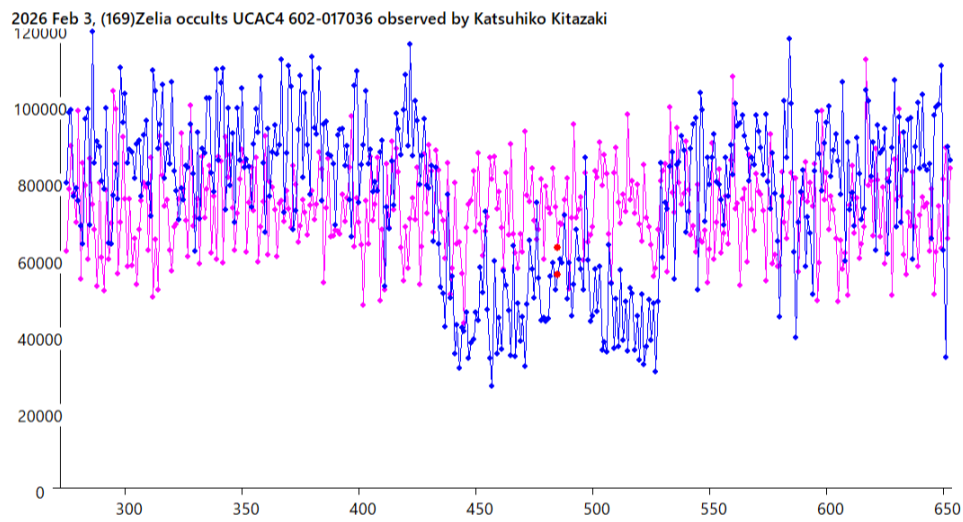

<AsteroidOccultations>
<Event>
<Date>2026|2|3|16.0</Date>
<Details>
<Star>UCAC4|602-
017036|0||0.000000000|0.00000000|0.00|0.00|0.00|0|0.00000000|0.0000
00|25.00|25.00|25.00|0</Star>
<Asteroid>169|Zelia|0.00000000|0.00000000|0.00000000|0.00000000|0.000000
0|0.00000000|1.00000|0.00000|0.0|1.0|20.00</Asteroid>
</Details>
<Observations>
<Observer>
<ID>1|Katsuhiko Kitazaki||0|Musashino, Tokyo|JPN|+139 33
41.2|+35 42 37.0|66| 40|6|a|a</ID>
<Conditions>3|1|||The target star reached an altitude of 29° , with a
shallow dimming of 58% in vMag, but the sky was clear.</Conditions>
<D>15 52 39.598|D|0.028||| </D>
<R>15 52 47.956|D|0.043||| </R>
</Observer>
</Observations>
<LastEdited>2026|2|9</LastEdited>
</Event>

Target Star Position (Target star = Blue, Tracking star=Yellow, Comparison star = Pink, Background metering = Dark Yellow)

Light curve (Target star = Blue line, Comparison star = Pink Line)

Time analysis of disappearance

Time analysis of reappearance